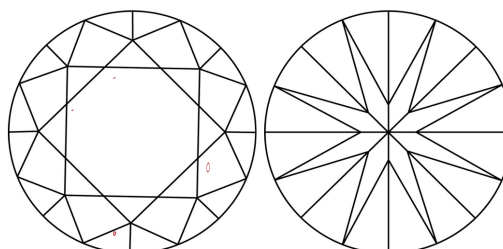

May 14, 2024
IGI Report Number **LG634439291**
Description **LABORATORY GROWN DIAMOND**
Shape and Cutting Style **ROUND BRILLIANT**
Measurements **9.37 - 9.40 X 5.67 MM**

GRADING RESULTS
Carat Weight **3.05 CARATS**
Color Grade **E**
Clarity Grade **VS 1**
Cut Grade **IDEAL**

PROPORTIONS

CLARITY CHARACTERISTICS

KEY TO SYMBOLS

Red symbols indicate internal characteristics.
Green symbols indicate external characteristics.

Sample Image Used

COLOR

D E F G H I J Faint Very Light Light