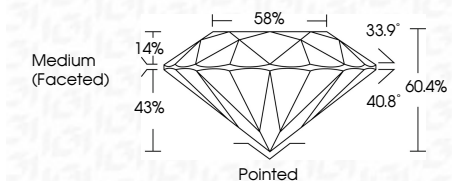

ELECTRONIC COPY

LG634439291
Report verification at igi.org

May 14, 2024
IGI Report Number **LG634439291**
Description **LABORATORY GROWN DIAMOND**
Shape and Cutting Style **ROUND BRILLIANT**
Measurements **9.37 - 9.40 X 5.67 MM**

GRADING RESULTS
Carat Weight **3.05 CARATS**
Color Grade **E**
Clarity Grade **VS 1**
Cut Grade **IDEAL**

ADDITIONAL GRADING INFORMATION
Polish **EXCELLENT**
Symmetry **EXCELLENT**
Fluorescence **NONE**
Inscription(s) **IGI LG634439291**
Comments: This Laboratory Grown Diamond was created by Chemical Vapor Deposition (CVD) growth process and may include post-growth treatment. Type IIa

May 14, 2024
IGI Report No LG634439291
ROUND BRILLIANT
9.37 - 9.40 X 5.67 MM
3.05 CARATS
E
VS 1
IDEAL
60.4%
58%
Medium (Faceted)
Pointed
EXCELLENT
EXCELLENT
NONE
IGI LG634439291
Comments: This Laboratory Grown Diamond was created by Chemical Vapor Deposition (CVD) growth process and may include post-growth treatment. Type IIa

May 14, 2024
IGI Report Number **LG634439291**
Description **LABORATORY GROWN DIAMOND**
Shape and Cutting Style **ROUND BRILLIANT**
Measurements **9.37 - 9.40 X 5.67 MM**

GRADING RESULTS
Carat Weight **3.05 CARATS**
Color Grade **E**
Clarity Grade **VS 1**
Cut Grade **IDEAL**