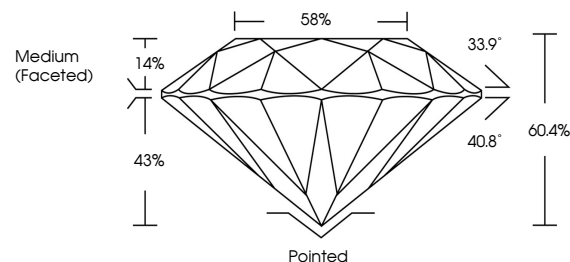

PROPORTIONS